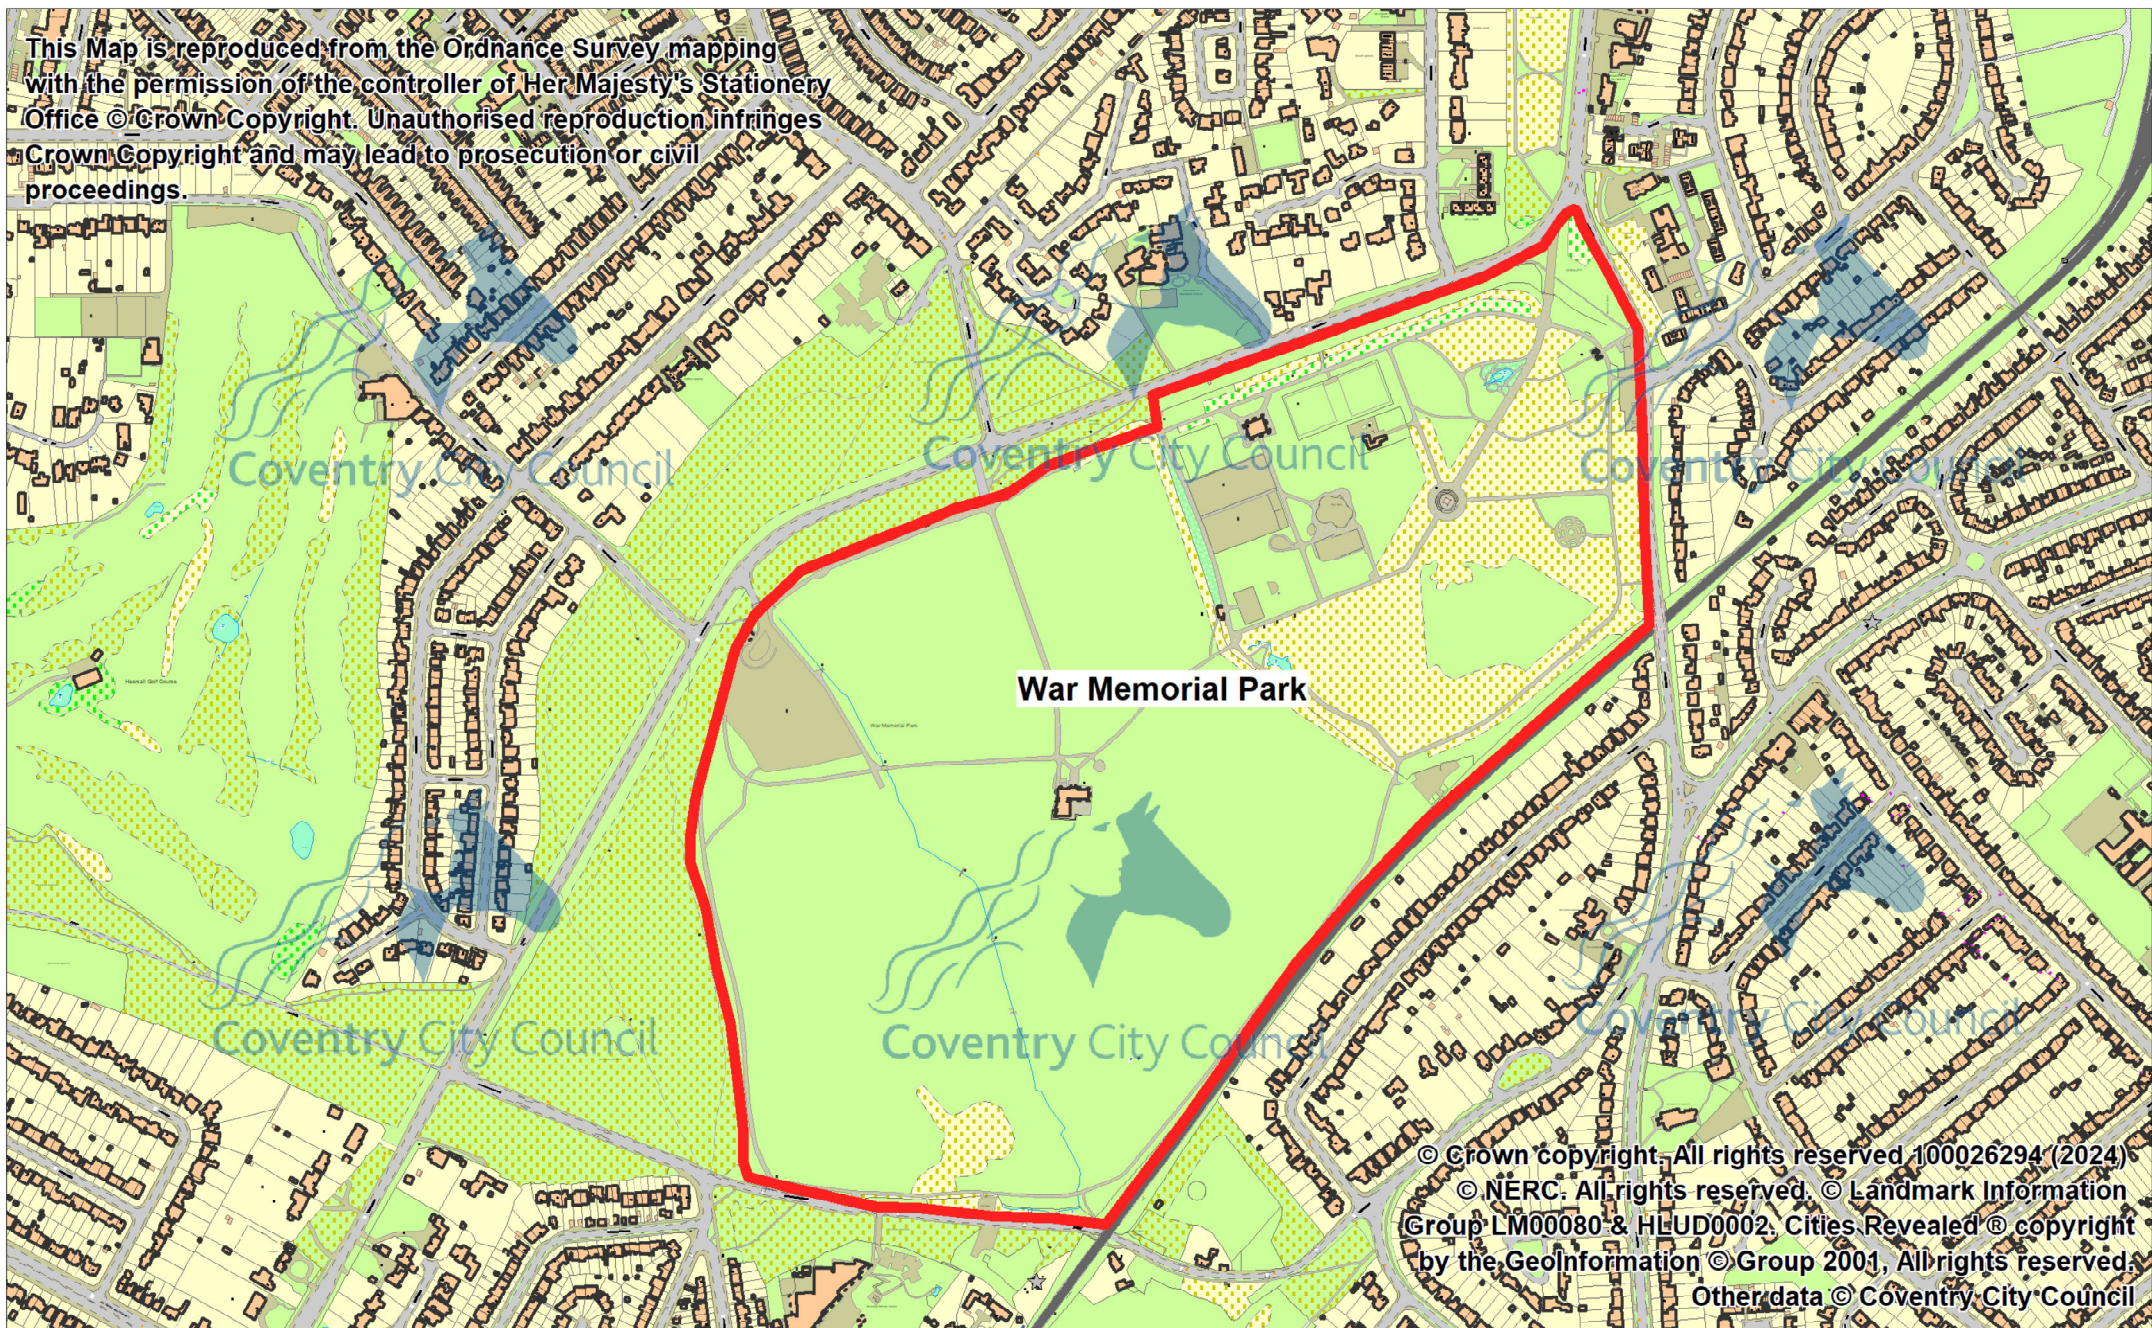

This Map is reproduced from the Ordnance Survey mapping with the permission of the controller of Her Majesty's Stationery Office © Crown Copyright. Unauthorised reproduction infringes Crown Copyright and may lead to prosecution or civil proceedings.

War Memorial Park

Environmental Protection
Coventry City Council
One Friargate
Coventry CV1 2GN

Reggae Fever Festival